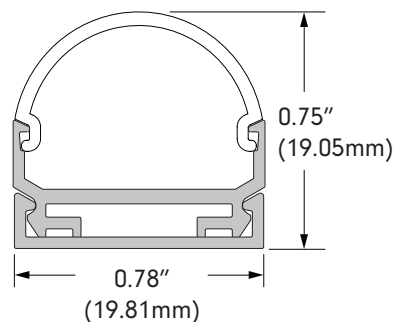

# HORIZON

Design Guide

Profile & Dimensions

Available TivoTape Options - Indoor

**DEFINE**  
LB  
SB  
HO

**FUSE24**  
RGB  
RGBW

**FUSE12**  
PIXEL RGB

Ordering Information

**HRIZ-CHAN-SLV-6.5**  
Silver Anodized Aluminum  
Extrusion, 6.5' Lengths

**HRIZ-LNS-OP-6.5**  
Opal lens, 6.5' Lengths

**HRIZ-EC-01**  
Solid End Cap

**HRIZ-EC-02**  
Powerfeed End Cap

Photometrics (based on 30K HO)

**HORIZON WITH 3000K**  
Delivered Lumens per foot: 195  
Watts per foot: 3.3  
CRI : 97  
Peak Candela: 48

Diode Visibility

Opal lens