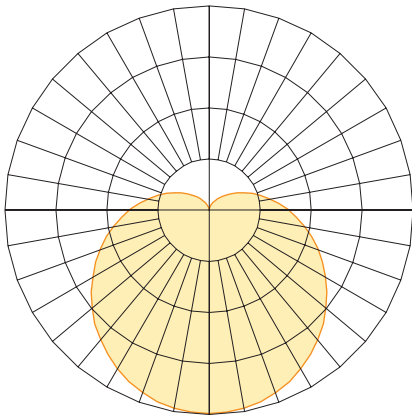

**HRIZ-CHAN-SLV-6.5**  
Silver Anodized Aluminum  
Extrusion, 6.5' Lengths

**HRIZ-LNS-OP-6.5**  
Opal lens, 6.5' Lengths

**HRIZ-EC-01**  
Solid End Cap

**HRIZ-EC-02**  
Powerfeed End Cap

Photometrics (based on 30K HO)

**HORIZON WITH 3000K**  
Delivered Lumens per foot: 195  
Watts per foot: 3.3  
CRI : 97  
Peak Candela: 48

Diode Visibility

Opal lens