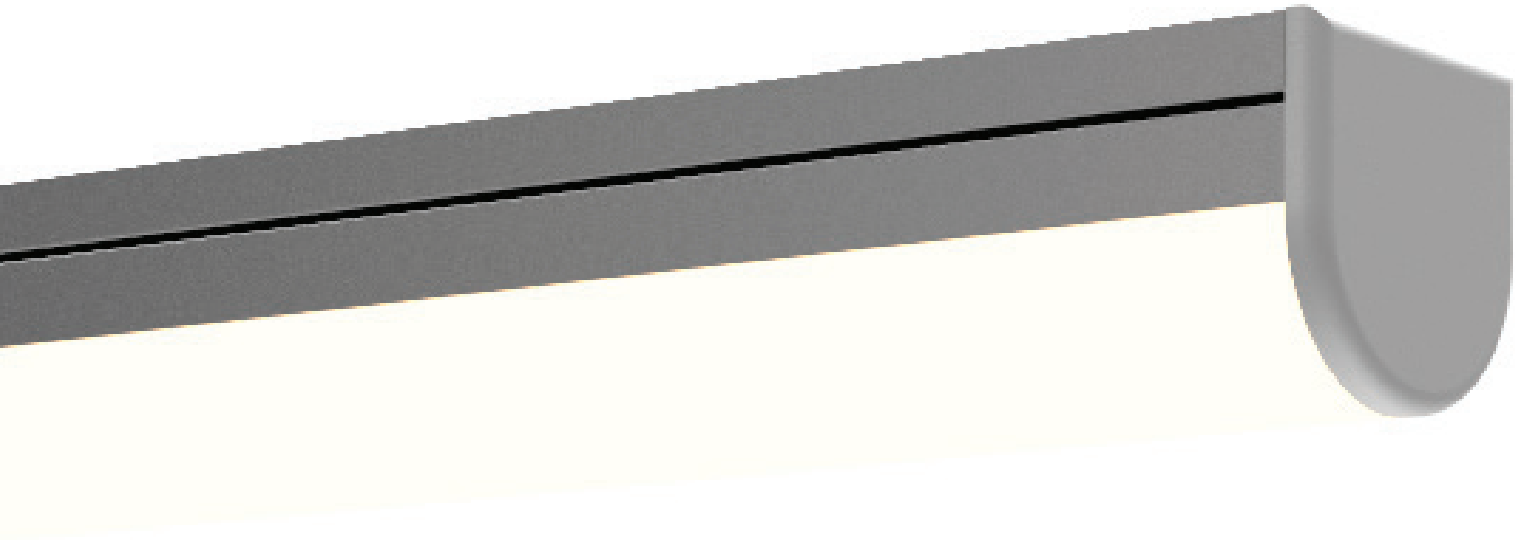

# HORIZON

Design Guide

Profile & Dimensions

Available TivoTape Options - Indoor

**DEFINE**  
LB  
SB  
HO

**FUSE24**  
RGB  
RGBW

**FUSE12**  
PIXEL RGB

Ordering Information

**HRIZ-CHAN-SLV-6.5**  
Silver Anodized Aluminum  
Extrusion, 6.5' Lengths

**HRIZ-LNS-OP-6.5**  
Opal lens, 6.5' Lengths

**HRIZ-EC-01**  
Solid End Cap

**HRIZ-EC-02**  
Powerfeed End Cap

Photometrics (based on 30K HO)

**HORIZON WITH 3000K**  
Delivered Lumens per foot: 195  
Watts per foot: 3.3  
CRI : 97  
Peak Candela: 48

Diode Visibility

Opal lens